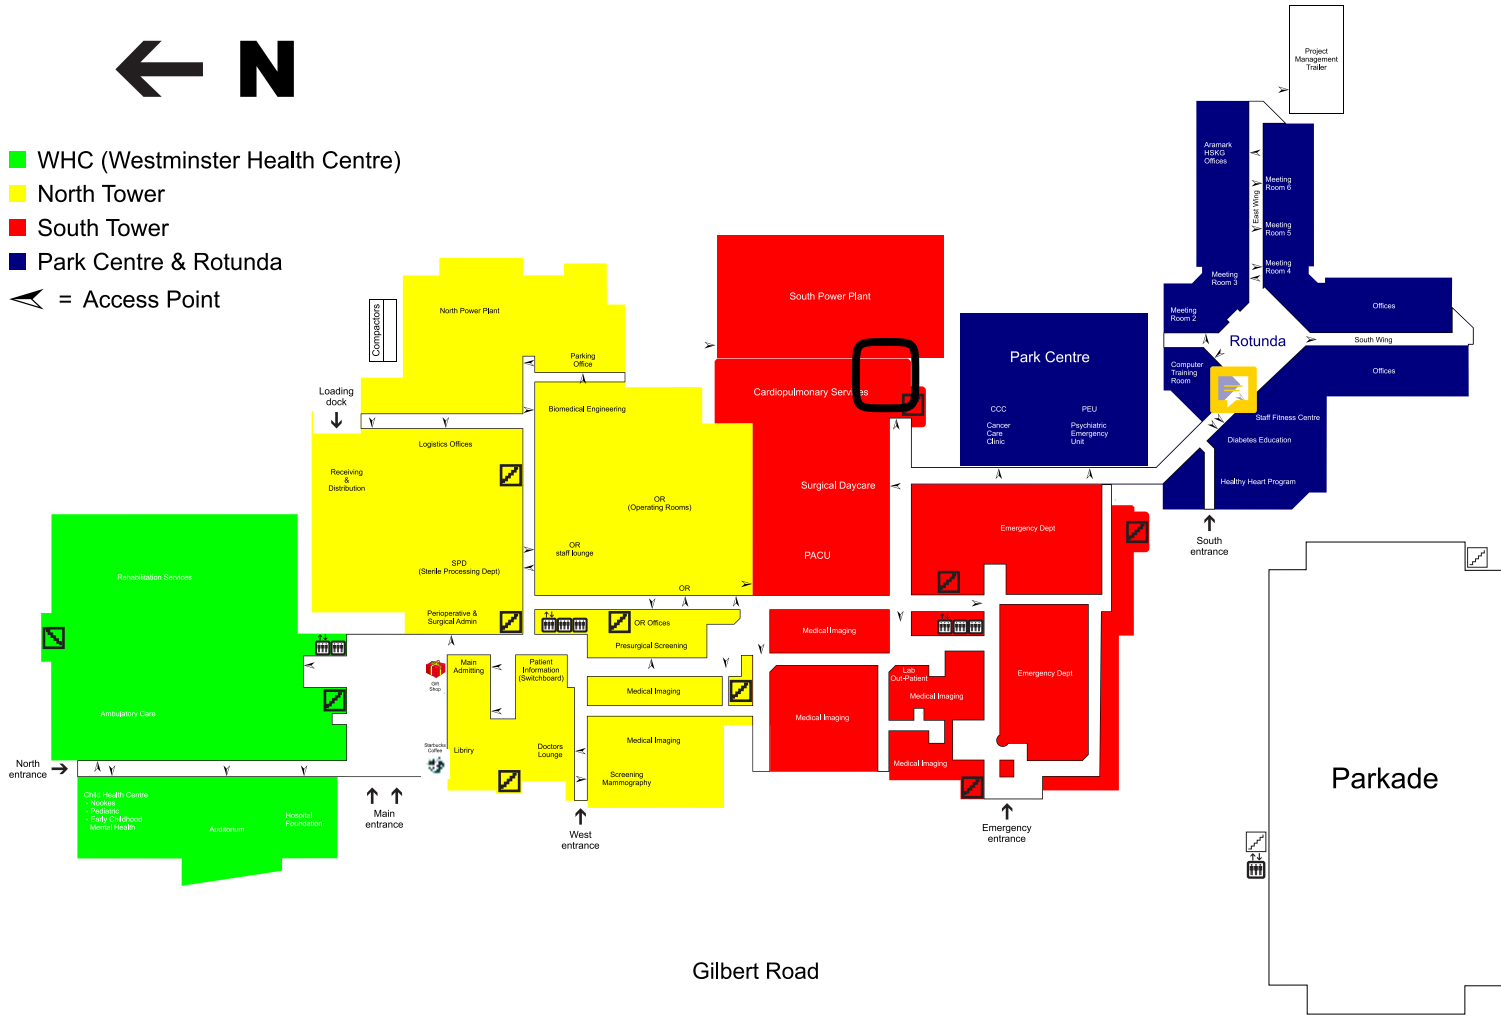

Richmond Hospital Site Ground Level

- WHC (Westminster Health Centre)
- North Tower
- South Tower
- Park Centre & Rotunda
- ↔ = Access Point

Westminster Highway

Gilbert Road